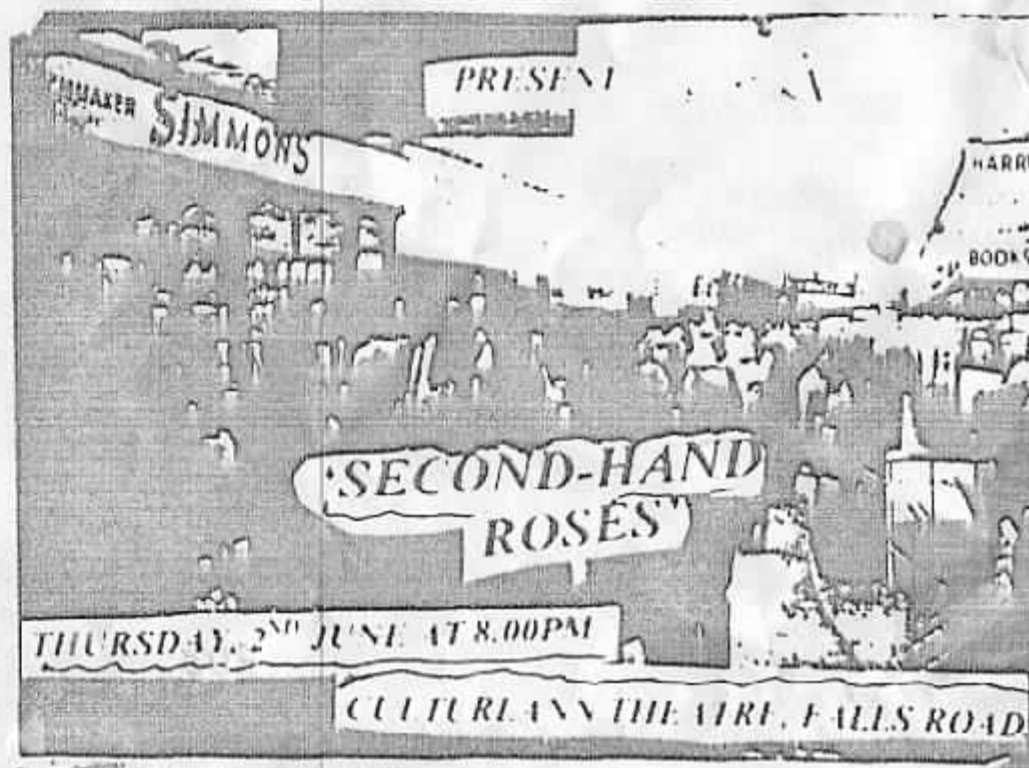

BLACKBIRD THEATRE

A TWO-HOUR COMEDY SET IN SMITHFIELD MARKET IN 1963 DURING THE WORST WINTER FOR YEARS, EVERYTHING SEEMS TO BE GOING WRONG FOR ROSIE. HER WEE SHOP, LOSING MONEY, HER DAUGHTER ARRIVES HOME WITH BAD NEWS, AND ROSIE'S HUSBAND, BILLY, HAS BEEN ON THE MISSING LIST FOR TWO YEARS.

TICKETS, £7, £5 CONCESSIONS PLUS REFRESHMENTS  
TICKETS AVAILABLE AT THE CULTURLANN OR BY RINGING  
028 90 369429

WRITTEN AND DIRECTED BY  
MAURA O'REILLY

BLACKBIRD THEATRE

A TWO-HOUR COMEDY SET IN SMITHFIELD MARKET IN 1963 DURING THE WORST WINTER FOR YEARS, EVERYTHING SEEMS TO BE GOING WRONG FOR ROSIE. HER WEE SHOP, LOSING MONEY, HER DAUGHTER ARRIVES HOME WITH BAD NEWS, AND ROSIE'S HUSBAND, BILLY, HAS BEEN ON THE MISSING LIST FOR TWO YEARS.